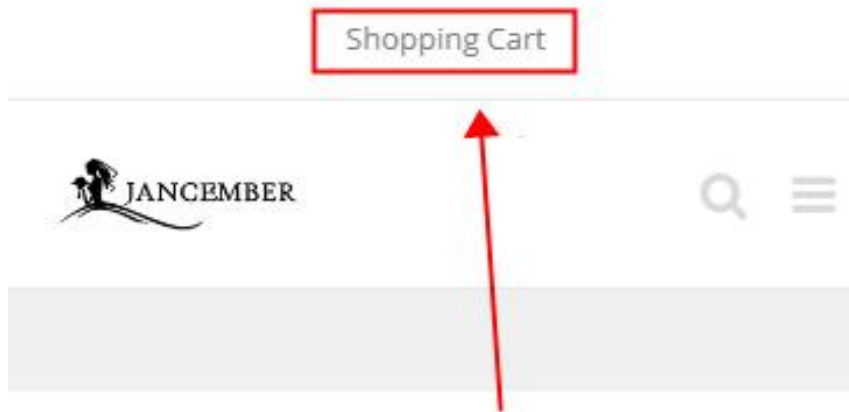

Clear selection

-

1

+

ADD TO CART

3. After adding the shopping cart, click Shopping Cart

Customer matched zone "Shipping Cost \$60"
View cart "Quinceanera Dresses Ball Gown
Flower Vestidos De 15 Años Purple Sweetheart
Beading Evening Party Dress 2024 DY9886 Bar
Mitzvah" has been added to your cart.