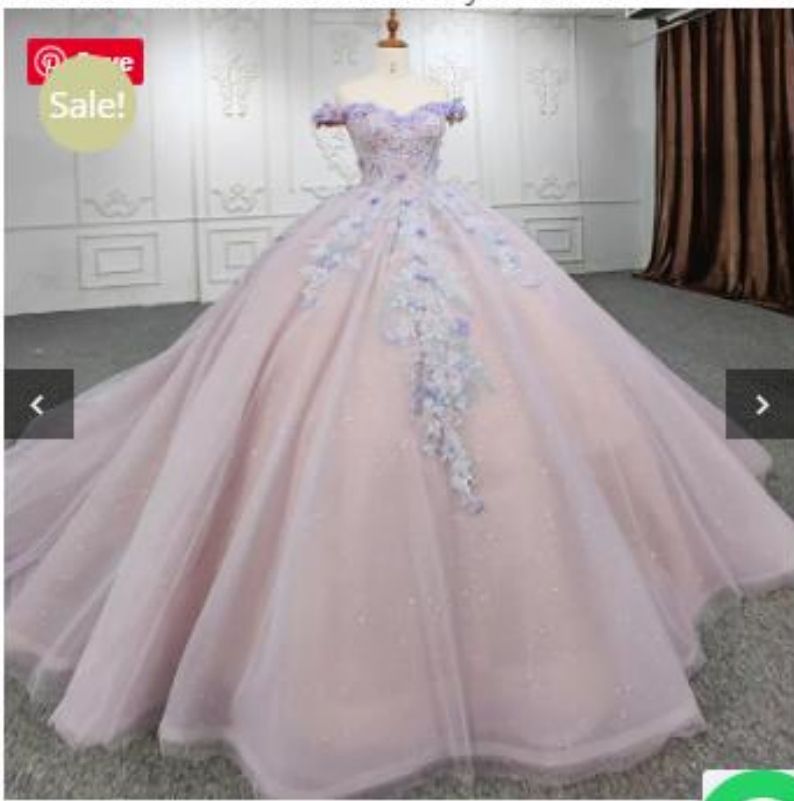

Clear selection

-

1

+

ADD TO CART

3. After adding the shopping cart, click Shopping Cart

Customer matched zone "Shipping Cost \$60"
View cart "Quinceanera Dresses Ball Gown
Flower Vestidos De 15 Años Purple Sweetheart
Beading Evening Party Dress 2024 DY9886 Bar
Mitzvah" has been added to your cart.